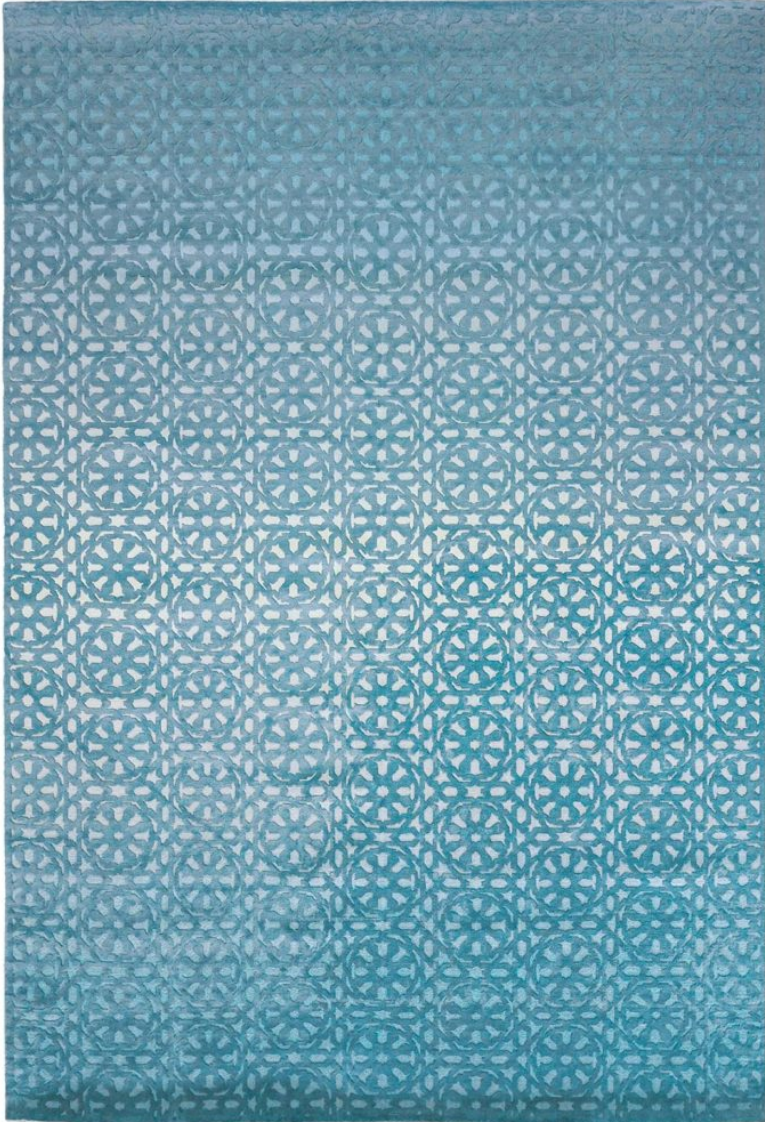

P E R E N N I A L S

BLUESTONE - Sky Sail Tufted

HT707-368-0507-

DETAILS & SPECS

Designer	Studio
Construction	Tufted
Field Pattern	Sky
Colorway	BLUESTONE
Border Design	
Collection	2025 Summer: Sun Kissed

DESCRIPTION

Inspired by the boundless sky and the gentle billow of sails in the wind, Sky Sail features a fluid, graphic design that brings a touch of nature and serenity to any space. Hand-tufted with 100% SDA fiber to ensure both softness underfoot and remarkable livability.