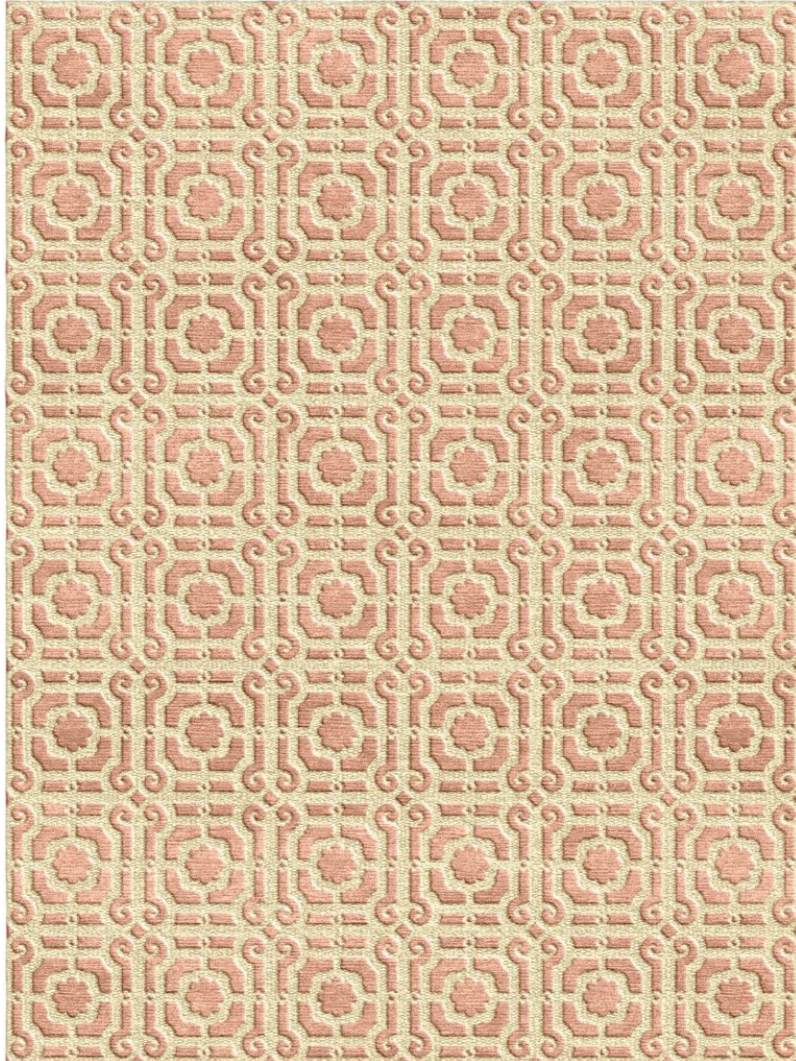

P E R E N N I A L S

SHELL Jardin Tibetan Knot

TK373-128

DETAILS & SPECS

Designer	Timothy Corrigan
Construction	Tibetan Knot
Colorway	SHELL
Collection	2019 B Fall: Timothy Corrigan

DESCRIPTION

Hand knotted, 80 knots per square inch.