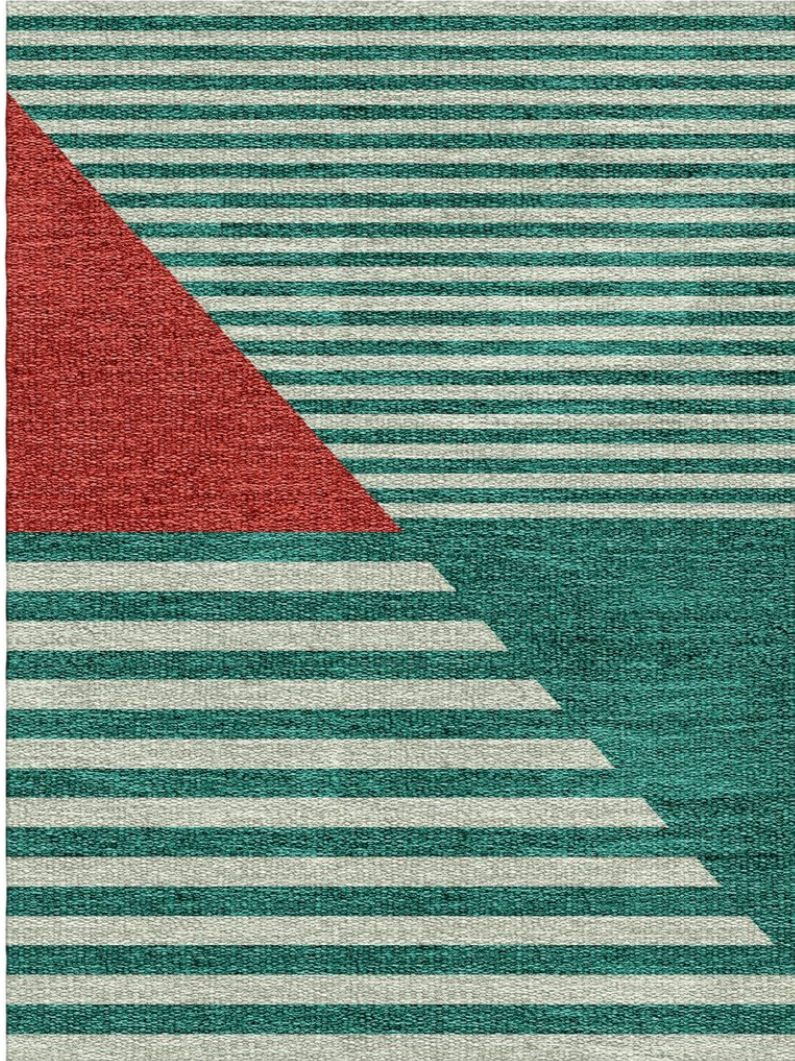

## PEACOCK Pinwheel Flatwoven

FW221-168

### DETAILS & SPECS

Designer	Studio
Construction	Flatwoven
Colorway	PEACOCK
Collection	2017 B Fall

---