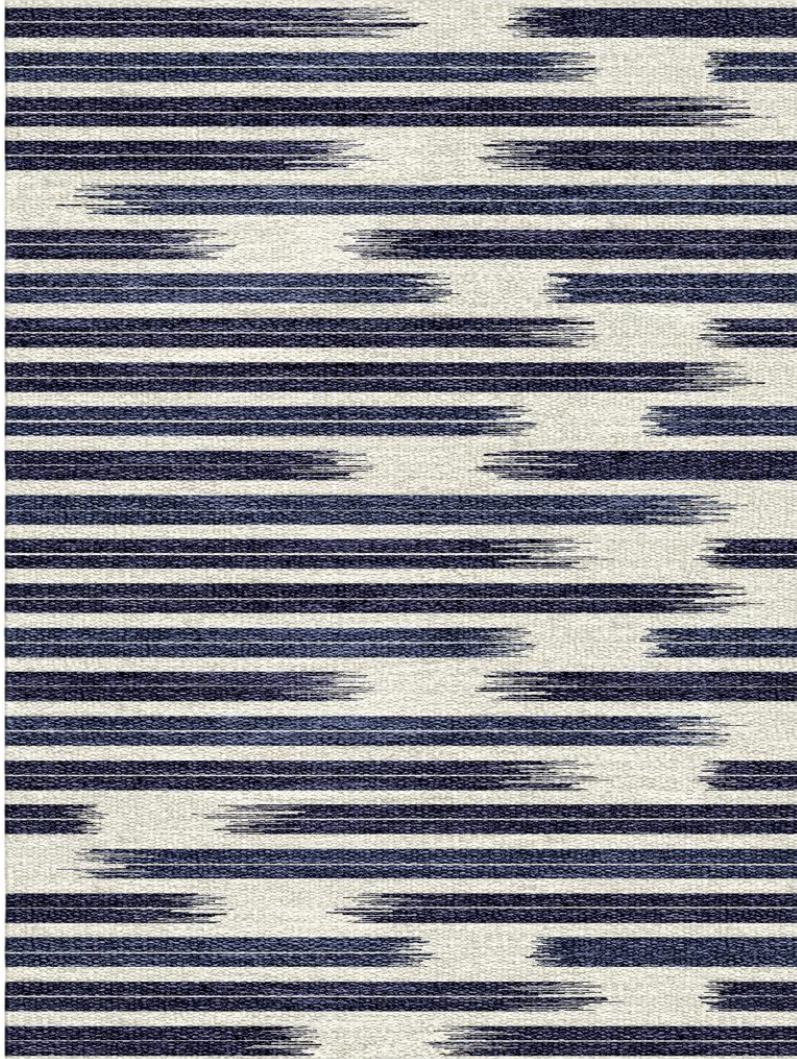

P E R E N N I A L S

Blue Jean
Lucky Streak Flatwoven
FW213-501

DETAILS & SPECS

| | |
|--------------|-------------|
| Designer | Studio |
| Construction | Flatwoven |
| Colorway | Blue Jean |
| Collection | 2013 B Fall |

DESCRIPTION

Perennials' Flatwoven artisanal rugs feature exceptional designs, subtle color blending and an unbelievably soft feel. They include binding on the horizontal edges and the selvages are left visible to show the craftsmanship of each handwoven rug. These rugs are ideal for use indoors or out.