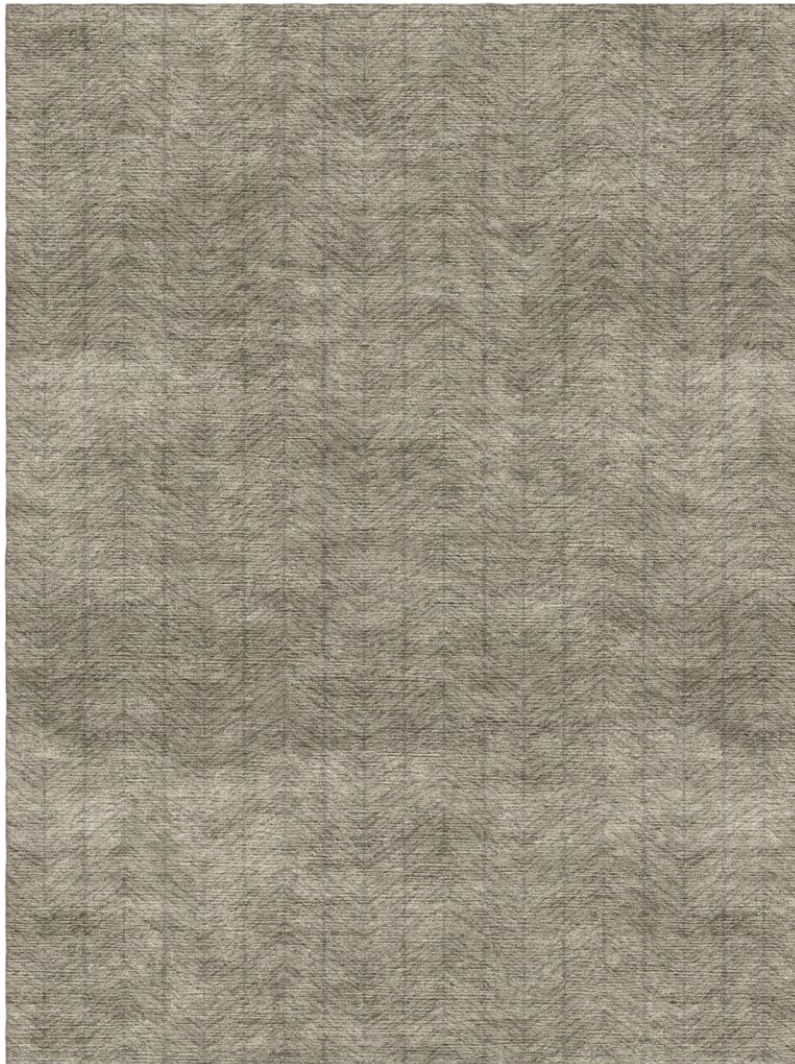

# P E R E N N I A L S

---

Pumice  
**Dazed & Diffused  
Tibetan Knot**

TK312-208

## DETAILS & SPECS

Designer	Studio
Construction	Tibetan Knot
Colorway	Pumice
Collection	2015 B Fall

---

## DESCRIPTION

Hand knotted, 80 knots per square inch.