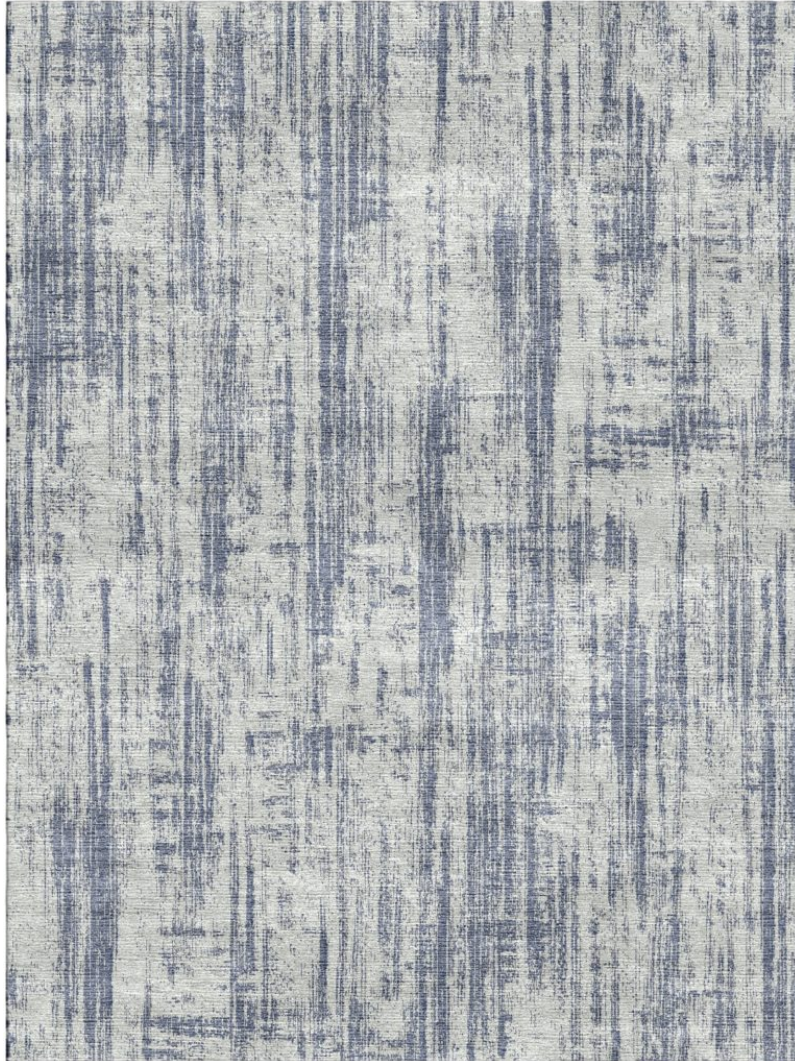

P E R E N N I A L S

HAZE
It's A Wash Tibetan Knot
TK361-370

DETAILS & SPECS

Designer	Studio
Construction	Tibetan Knot
Colorway	HAZE
Collection	2018 A Spring

DESCRIPTION

Hand knotted, 80 knots per square inch.