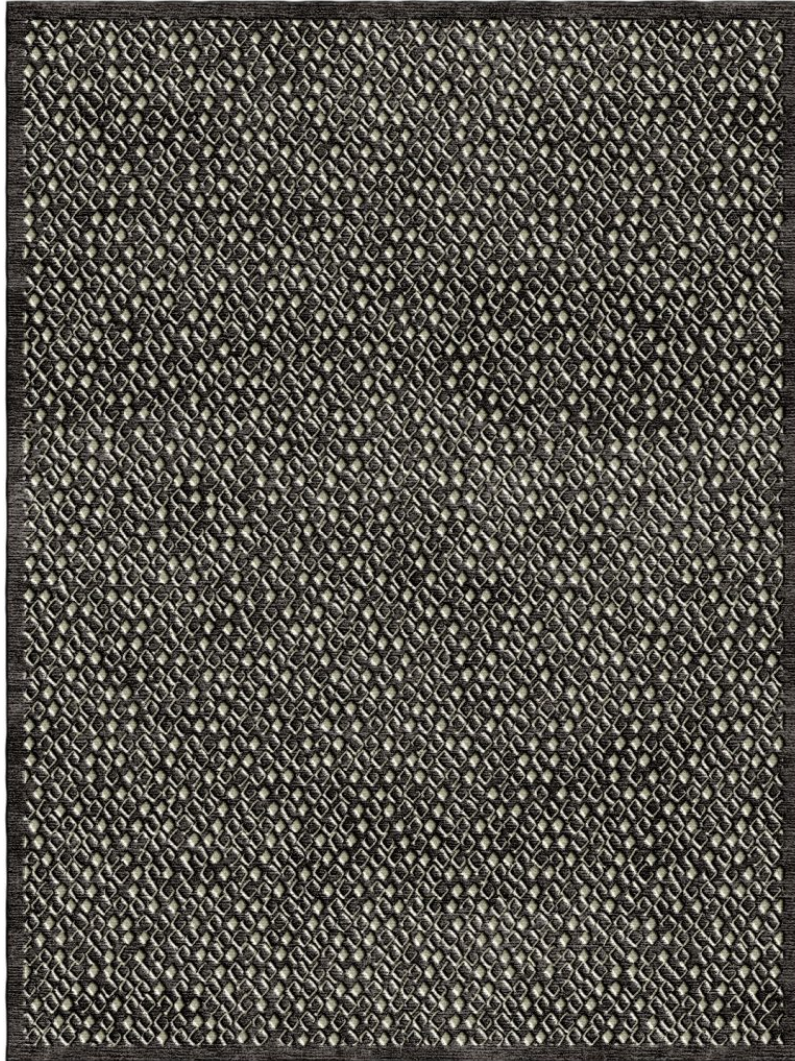

## FLANNEL First Impressions Tibetan Knot

TK362-216

### DETAILS & SPECS

Designer	Studio
Construction	Tibetan Knot
Colorway	FLANNEL
Collection	2018 A Spring

---