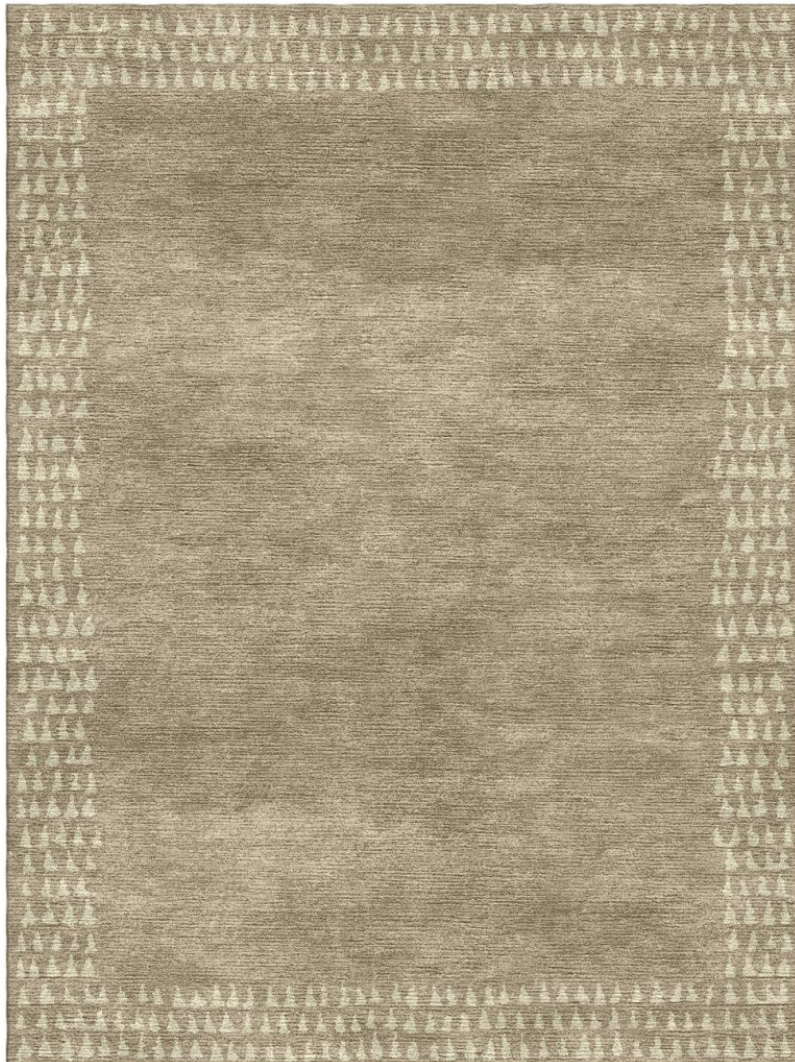

## FAWN Snaggletooth Tibetan Knot

TK322-245

### DETAILS & SPECS

Designer	Studio
Construction	Tibetan Knot
Colorway	FAWN
Collection	2015 B Fall

---

### DESCRIPTION

Hand knotted, 80 knots per square inch.