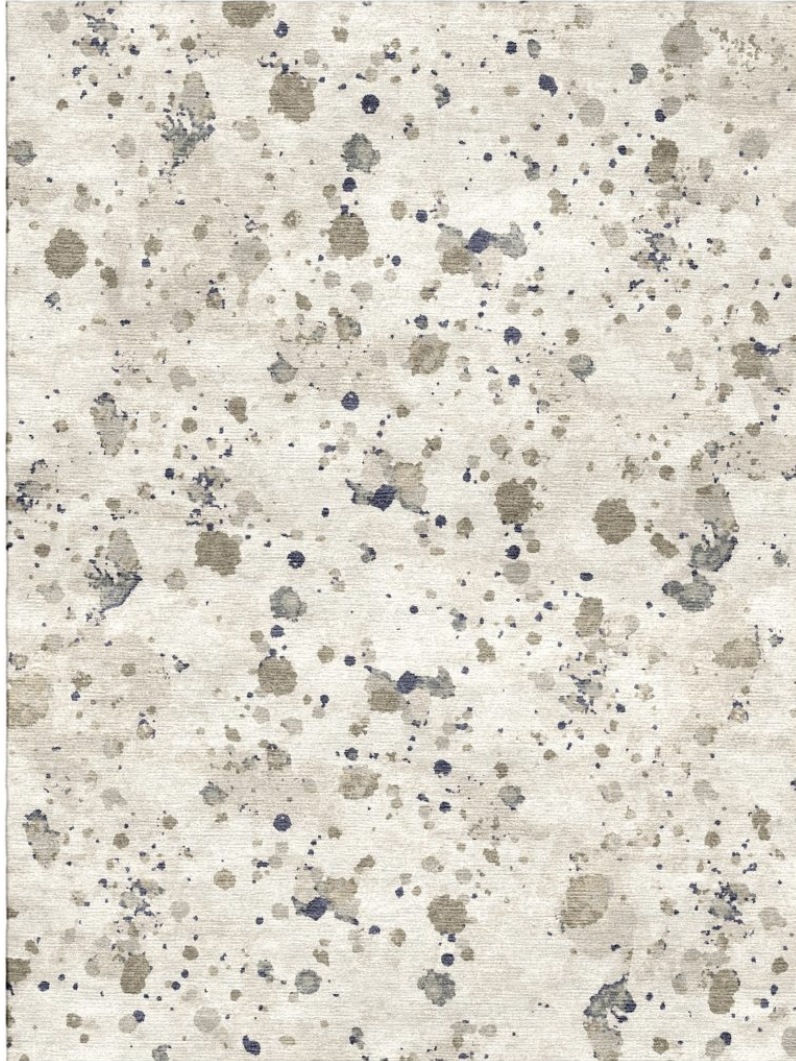

P E R E N N I A L S

MUSHROOM Splash Tibetan Knot

TK368-223

DETAILS & SPECS

Designer	Martyn Thompson
Construction	Tibetan Knot
Colorway	MUSHROOM
Collection	2018 A Spring: Martyn Thompson

DESCRIPTION

Hand knotted, 80 knots per square inch.