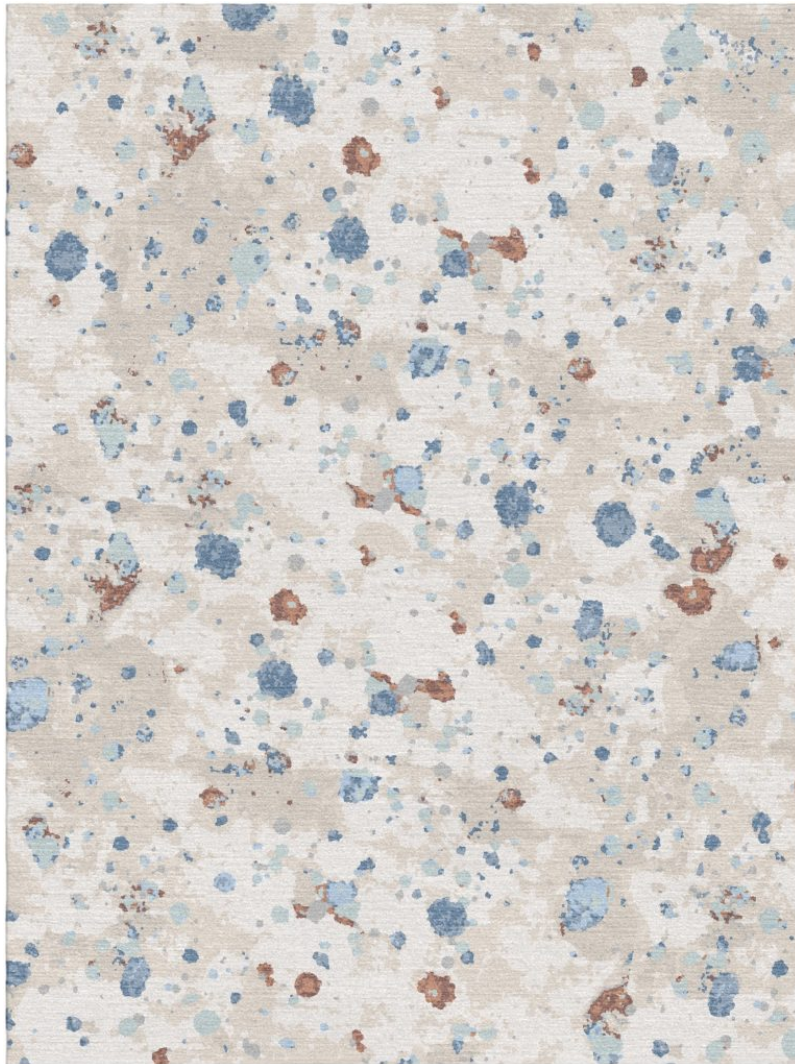

P E R E N N I A L S

RUST
Splash Tibetan Knot
TK368-366

DETAILS & SPECS

| | |
|--------------|--------------------------------|
| Designer | Martyn Thompson |
| Construction | Tibetan Knot |
| Colorway | RUST |
| Collection | 2018 A Spring: Martyn Thompson |

DESCRIPTION

Hand knotted, 80 knots per square inch.